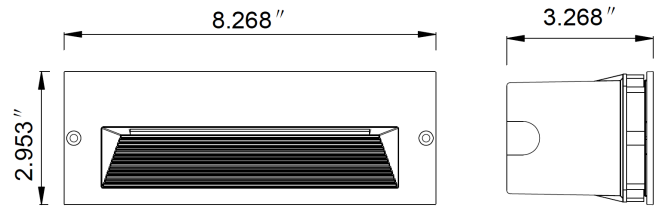

STP SERIES Outdoor Lighting

STP-8X3-MCTP-BK
STP-8X3-MCTP-GY
COMMERCIAL LARGE WALL/STEP
MCTP Multi Color Temperature & Multi Power/Wattage (Selectable)

Customer Name: _____
Project Name: _____
Note: _____ | Type: _____

Illuminate large areas with our Commercial Large Wall/Step Lighting. Engineered for high-traffic commercial environments, this fixture offers bright, uniform light with energy-efficient LED technology. Its robust, weather-resistant construction ensures durability, while versatile mounting options allow for seamless installation on walls or steps. Perfect for enhancing safety and visibility in any commercial setting.

2.953"(H) x 8.268"(W) x 3.268"(D)

Features

- Die-Cast Aluminum With Powder Coat Finish
- Lens: Prismatic Lens
- 7-Year Warranty

Technical Specifications

Electrical:

- Voltage: 120~277 VAC, 50/60 Hz
- Wattage: 10W/15W
- Power Factor: >0.95
- Efficacy: 31LM/W

Mechanical:

- Die-Cast Aluminum With Powder Coat Finish
- Recessed Wall Mount
- Operating Temperature: -40°F to 10°F
- 7-Year Warranty
- IP 65, Suitable for Wet Locations

Lighting:

- MCTP: Wattage & CCT Selectable Switches inside fixture
- Lens: Prismatic Lens
- Total Lumens: 465LM Max.
- Color Temperatures: 3000K/4000K/5000K
- Color Rendering Index: CRI ≥ 80
- Beam Angle: 64°
- Rated life: 70,000 Hrs

Applications:

- Alleys
- Loading Docks
- Doorways
- Pathways
- Parking areas
- Residential area

Other Models:

- 25W | 925LM | STP-10X10-MCTP-BK
- 10W | 470LM | STP-10X3-MCT-BK
- 25W | 925LM | STP-10X10-MCTP-GY
- 10W | 470LM | STP-10X3-MCT-GY