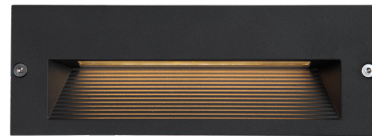

Mechanical:

- Die-Cast Aluminum With Powder Coat Finish
- Recessed Wall Mount
- Operating Temperature: -40°F to 10°F
- 7-Year Warranty
- IP 65, Suitable for Wet Locations

Lighting:

- MCTP: Wattage & CCT Selectable Switches inside fixture
- Lens: Prismatic Lens
- Total Lumens: 465LM Max.
- Color Temperatures: 3000K/4000K/5000K
- Color Rendering Index: CRI ≥ 80
- Beam Angle: 64°
- Rated life: 70,000 Hrs

Other Views:

STP-8X3-MCTP-BK

Side View

Front View

STP-8X3-MCTP-GY

Side View

Front View

Performance Table: STP-8X3-MCTP